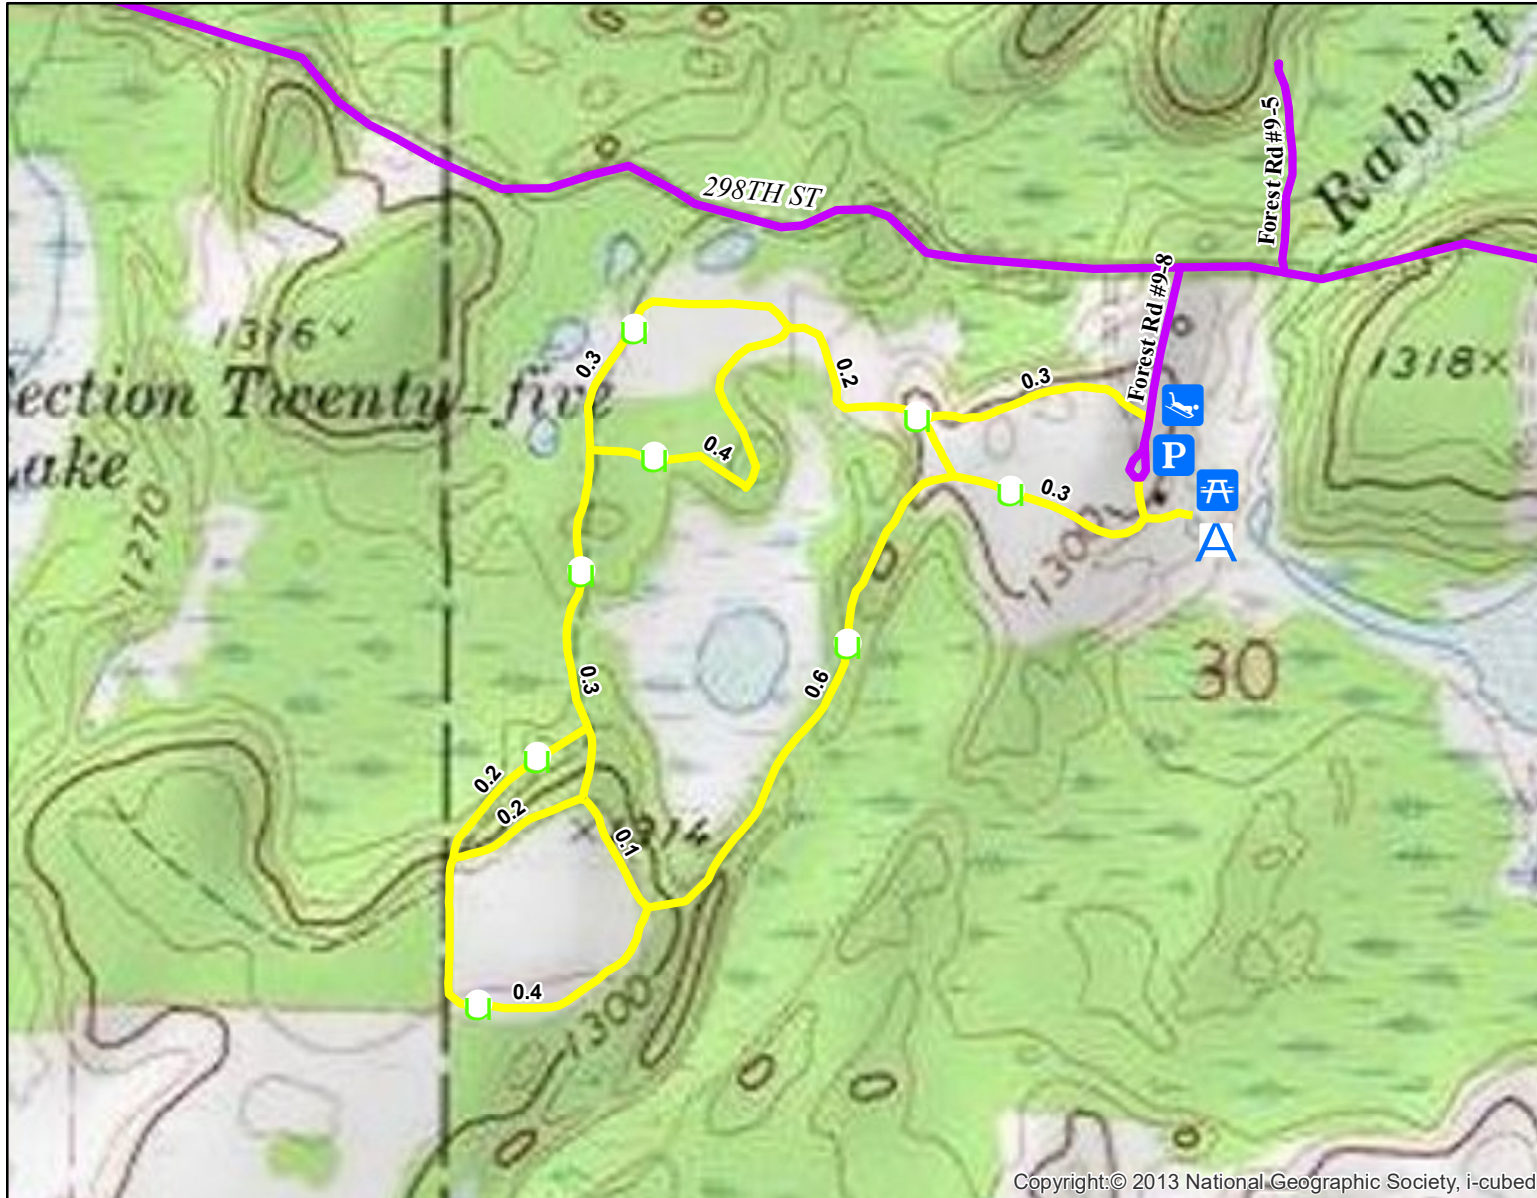

Vispo Cross-Country Ski Trail & Sledding Hill

3.5 Km (2.1 Mi.)

Trail is located approximately 13 miles Southeast of Aitkin, 1.5 miles West of State Hwy 47 on 298th St.

- Parking
- Picnic Area
- Overlook
- Sledding Hill

- Classic Skiing Only
- Maintained Road
- Easy

Distances shown are in kilometers.

Trail provided and maintained by the Aitkin County Land Department.

Author: DH
Date: 3/7/2018

Please stay on designated trails and respect private property.