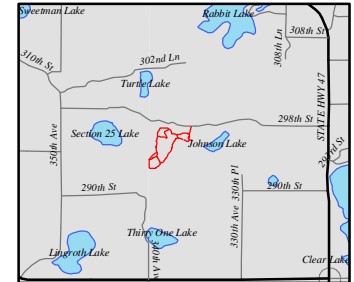

Vispo Cross-Country Ski Trail

3.7 Km (2.3 Mi.)

Trail is located approximately 13 miles Southeast of Aitkin, 1.5 miles West of State Hwy 47 on 298th St.

- W Difficult
- V Intermediate
- U Easy
- j Parking
- 5 Picnic Area
- A Overlook

- Ski Trail
- Road

Trail provided and maintained by the Aitkin County Land Department.

Please stay on designated trails and respect private property.

Ski Pass is not currently required to use this trail.