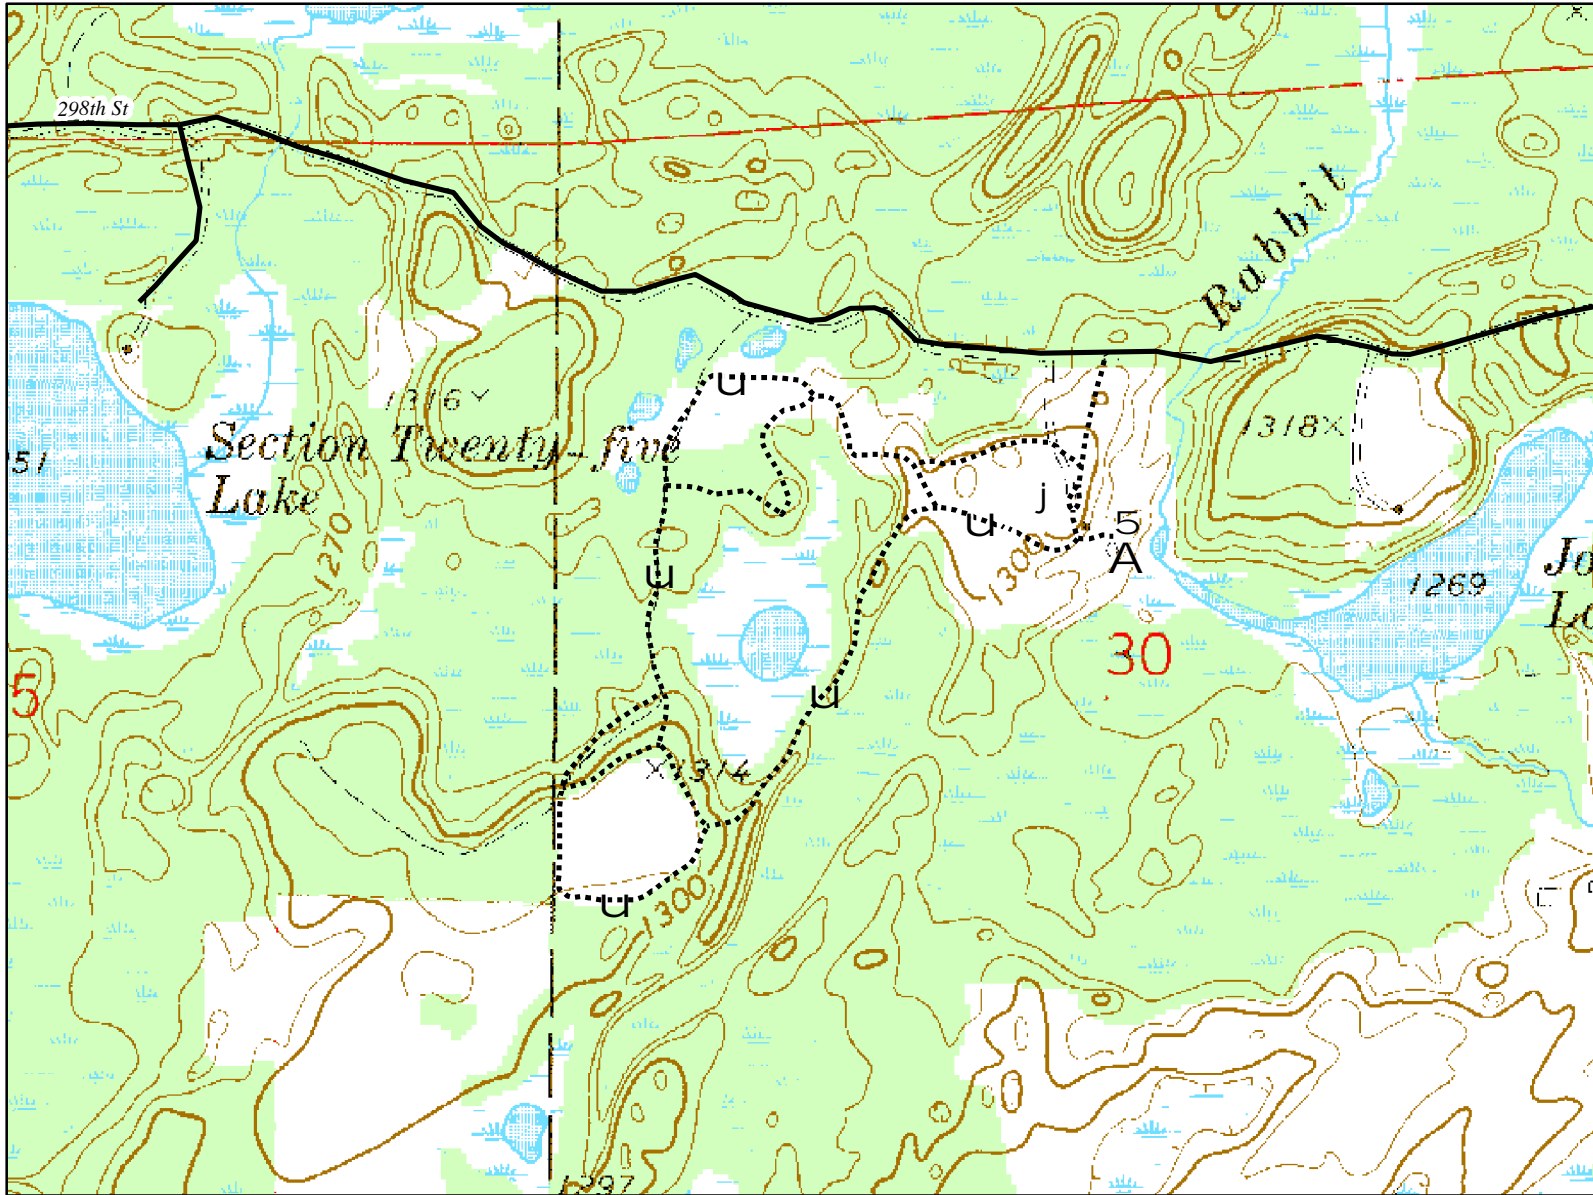

Vispo Cross-Country Ski Trail

3.7 Km (2.3 Mi.)

Trail is located approximately 13 miles Southeast of Aitkin, 1.5 miles West of State Hwy 47 on 298th St.

- W Difficult
- V Intermediate
- U Easy
- j Parking
- 5 Picnic Area
- A Overlook

- Ski Trail
- Road

Trail provided and maintained by the Aitkin County Land Department.

Please stay on designated trails and respect private property.

Ski Pass is not currently required to use this trail.