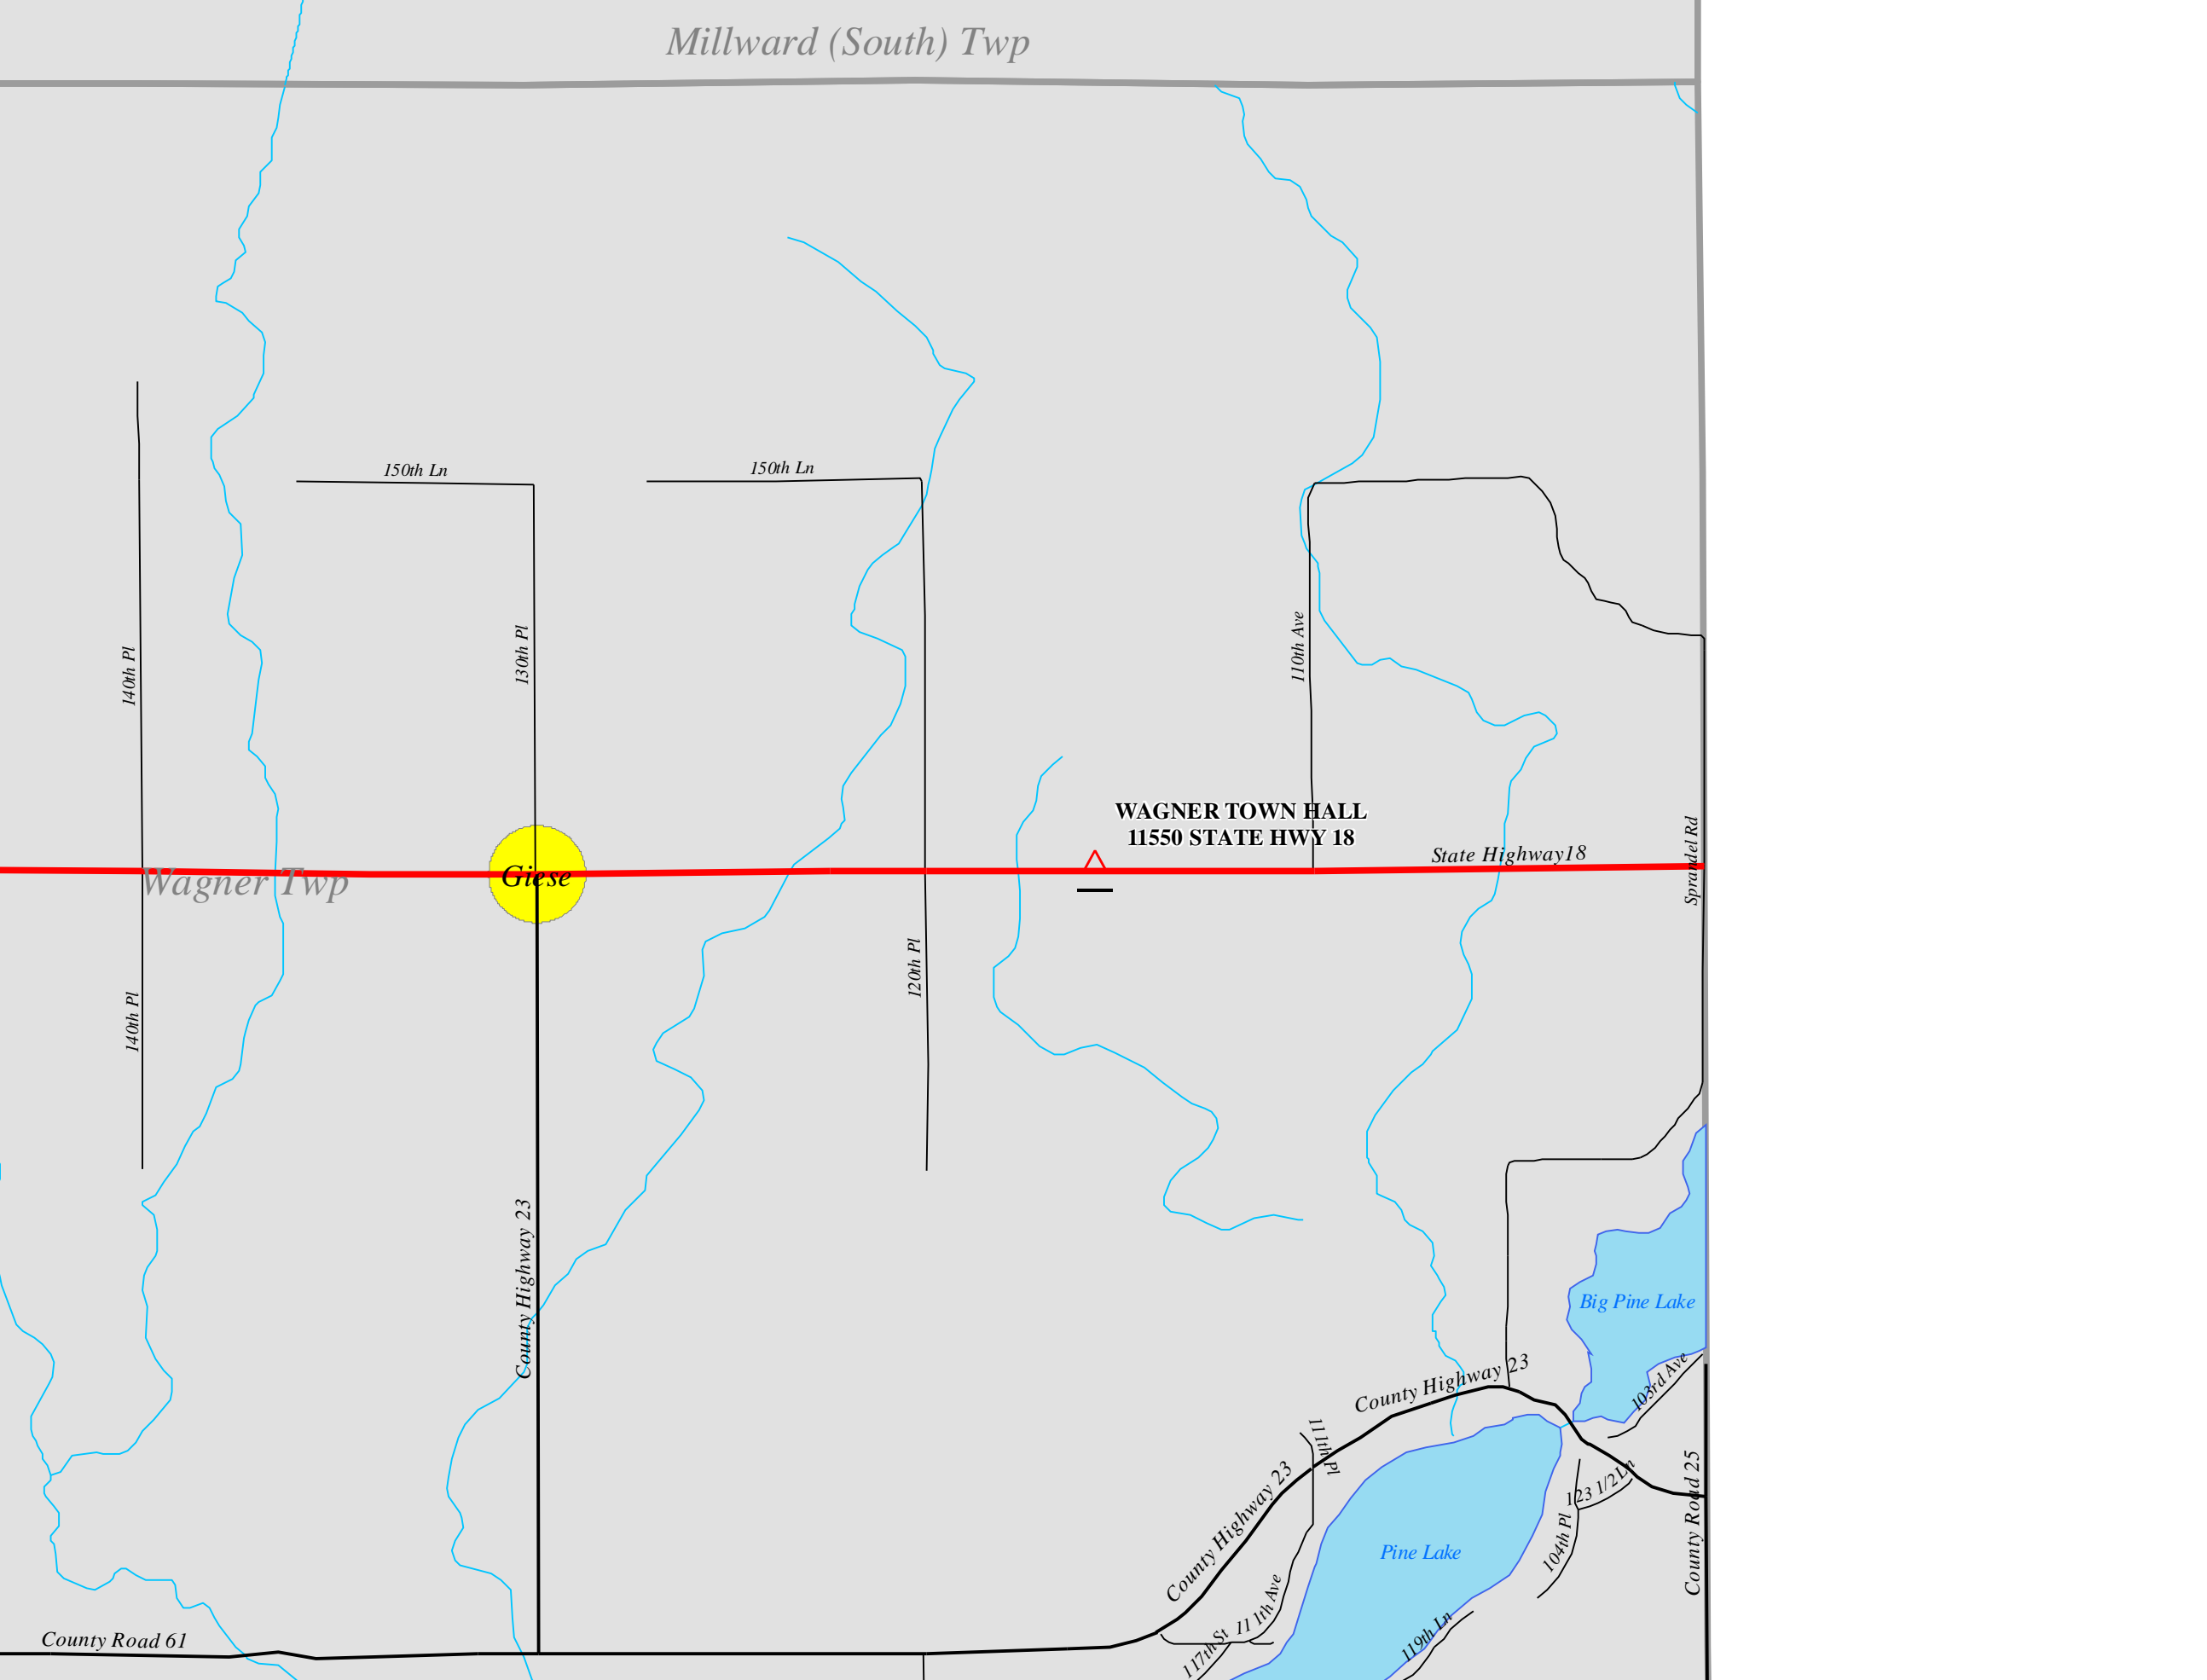

Millward (South) Twp

Wagner Twp

Giese

**WAGNER TOWN HALL
11550 STATE HWY 18**

State Highway 18

Big Pine Lake

Pine Lake

County Road 61

County Highway 23

County Highway 23

County Road 25

140th Pl

150th Ln

130th Pl

150th Ln

120th Pl

110th Ave

Sprandel Rd

117th St / 11th Ave

111th Pl

104th Pl

103rd Ave

119th Ln